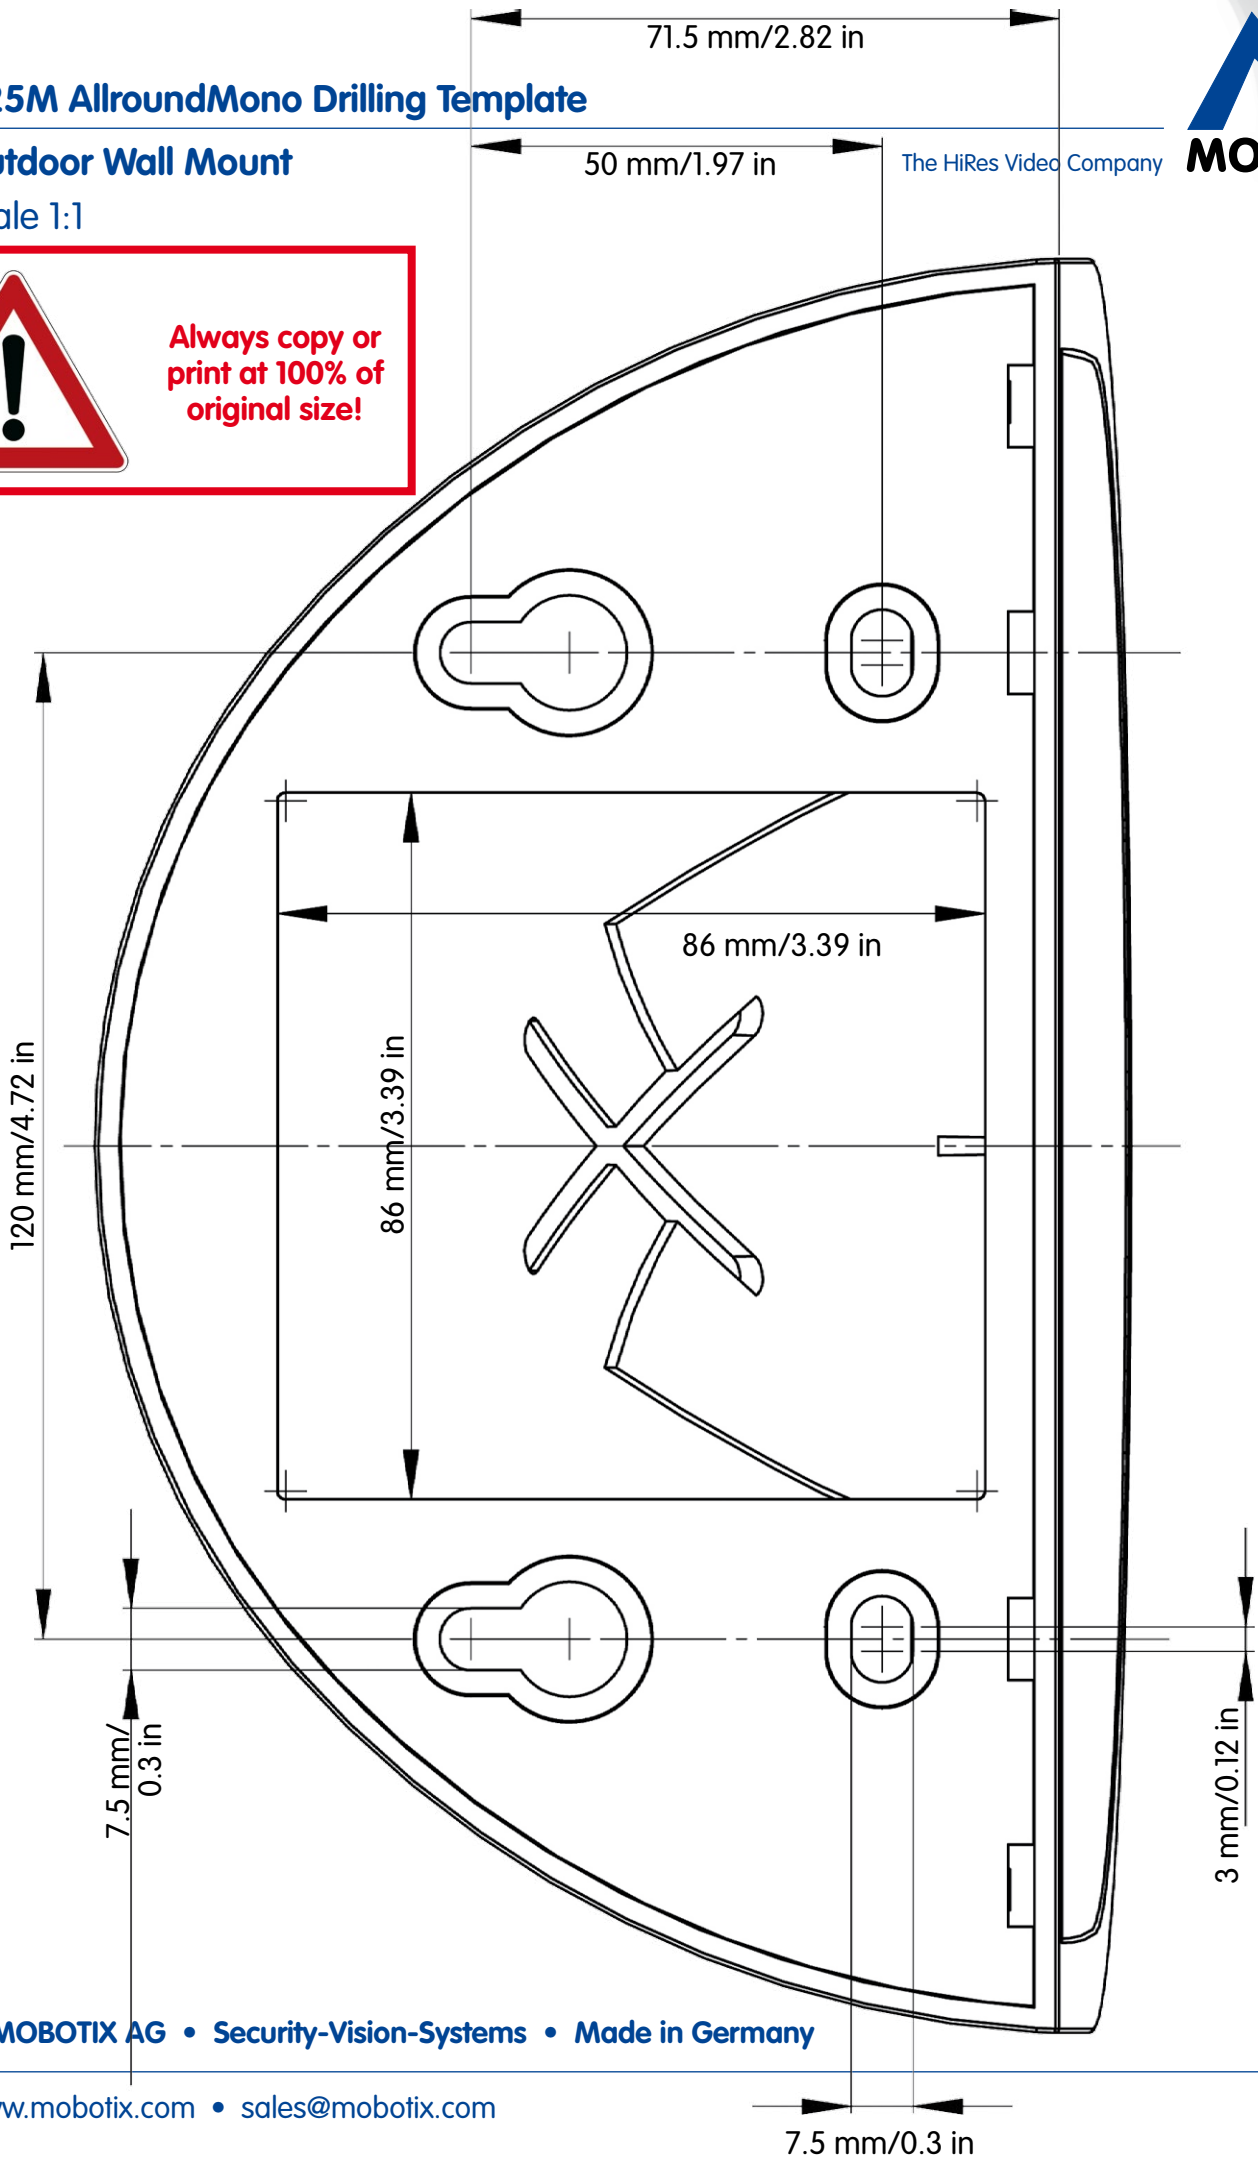

D25M AllroundMono Drilling Template

IT/SECURE Mounting Ring

Scale 1:1

The HiRes Video Company

D25M AllroundMono Drilling Template

On-Wall Set

Scale 1:1

The HiRes Video Company

D25M AllroundMono Drilling Template

In-Ceiling Set

Scale 1:1

The HiRes Video Company

D25M AllroundMono Drilling Template

Outdoor Wall Mount

Scale 1:1

The HiRes Video Company

D25M AllroundMono Drilling Template

Pole and Corner Mount

Scale 1:1

The HiRes Video Company