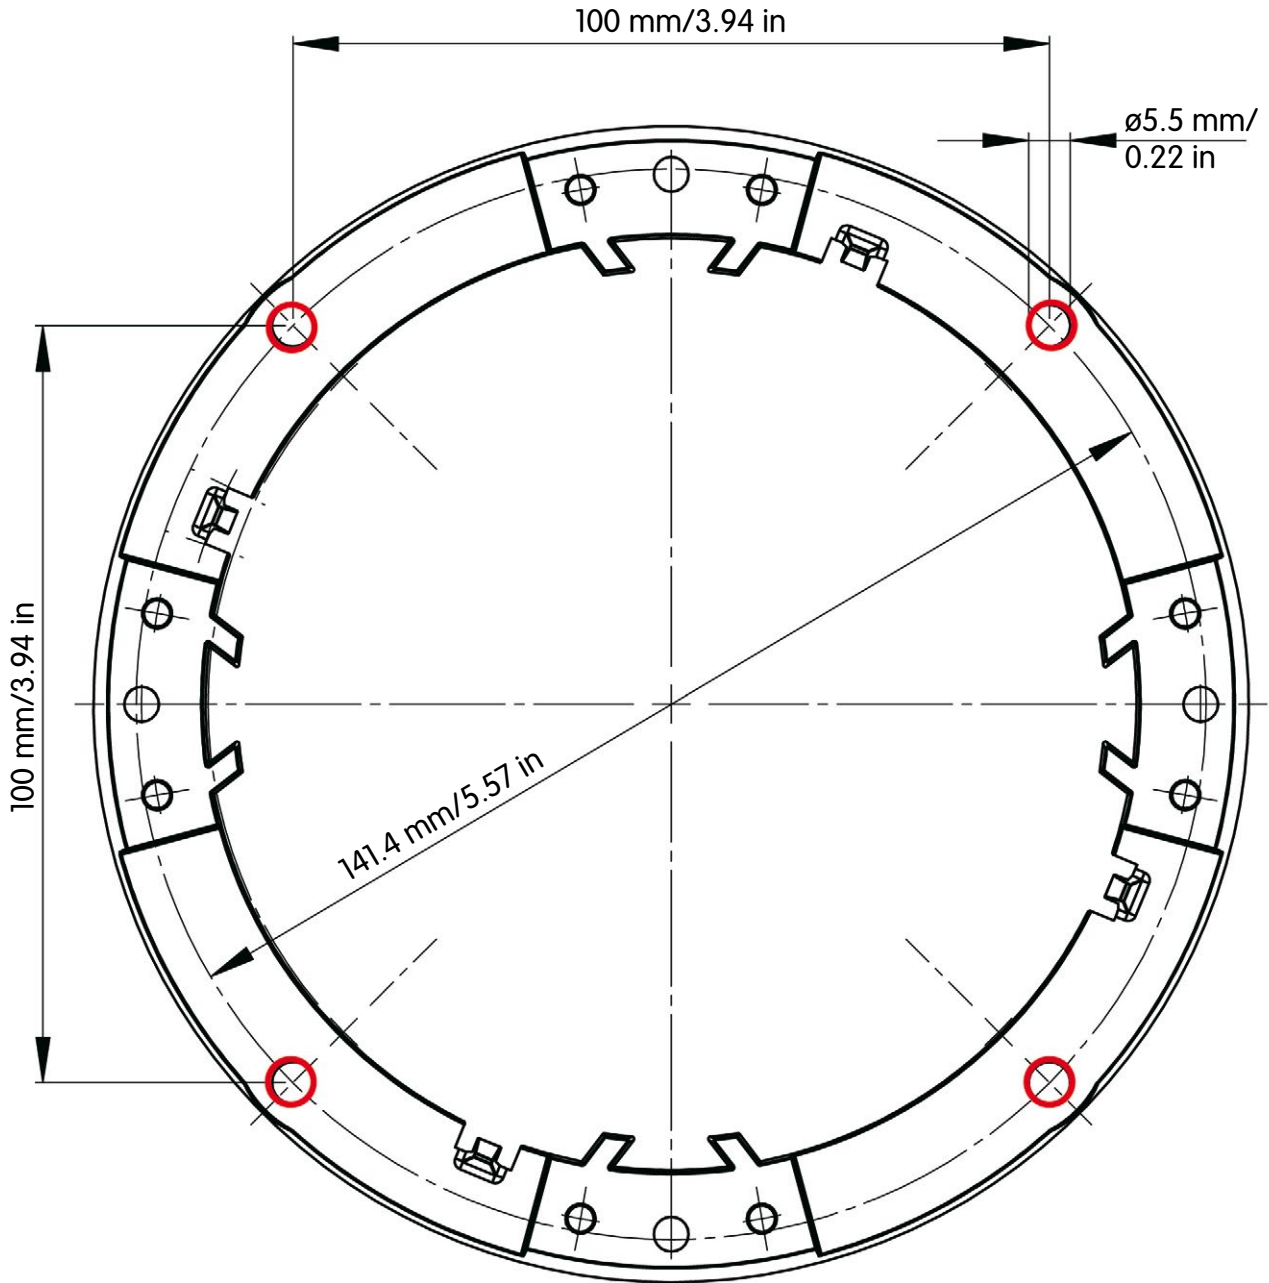

D25M AllroundMono Drilling Template

IT/SECURE Mounting Ring

Scale 1:1

The HiRes Video Company

D25M AllroundMono Drilling Template

On-Wall Set

Scale 1:1

The HiRes Video Company

D25M AllroundMono Drilling Template

In-Ceiling Set

Scale 1:1

The HiRes Video Company

D25M AllroundMono Drilling Template

Outdoor Wall Mount

Scale 1:1

The HiRes Video Company

D25M AllroundMono Drilling Template

Pole and Corner Mount

Scale 1:1

The HiRes Video Company