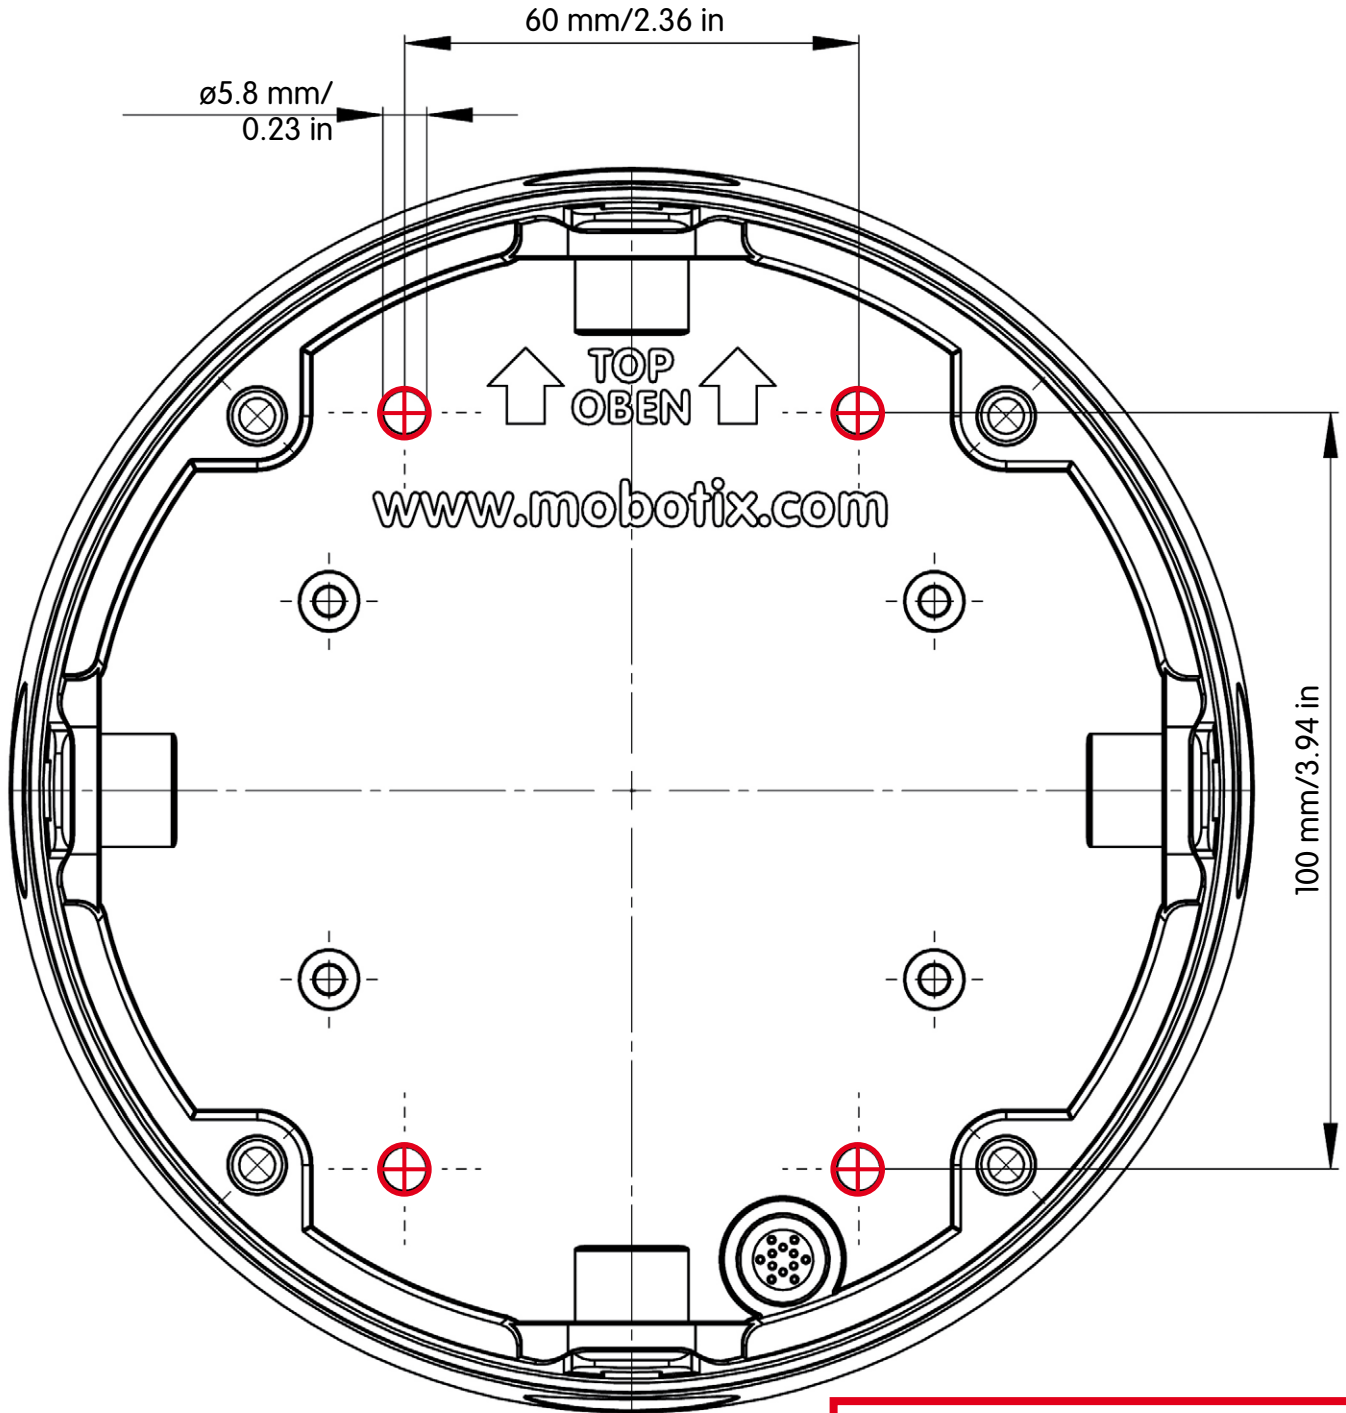

D25M AllroundMono Drilling Template

IT/SECURE Mounting Ring

Scale 1:1

The HiRes Video Company

D25M AllroundMono Drilling Template

On-Wall Set

Scale 1:1

The HiRes Video Company

D25M AllroundMono Drilling Template

In-Ceiling Set

Scale 1:1

The HiRes Video Company

D25M AllroundMono Drilling Template

Outdoor Wall Mount

Scale 1:1

The HiRes Video Company

D25M AllroundMono Drilling Template

Pole and Corner Mount

Scale 1:1

The HiRes Video Company