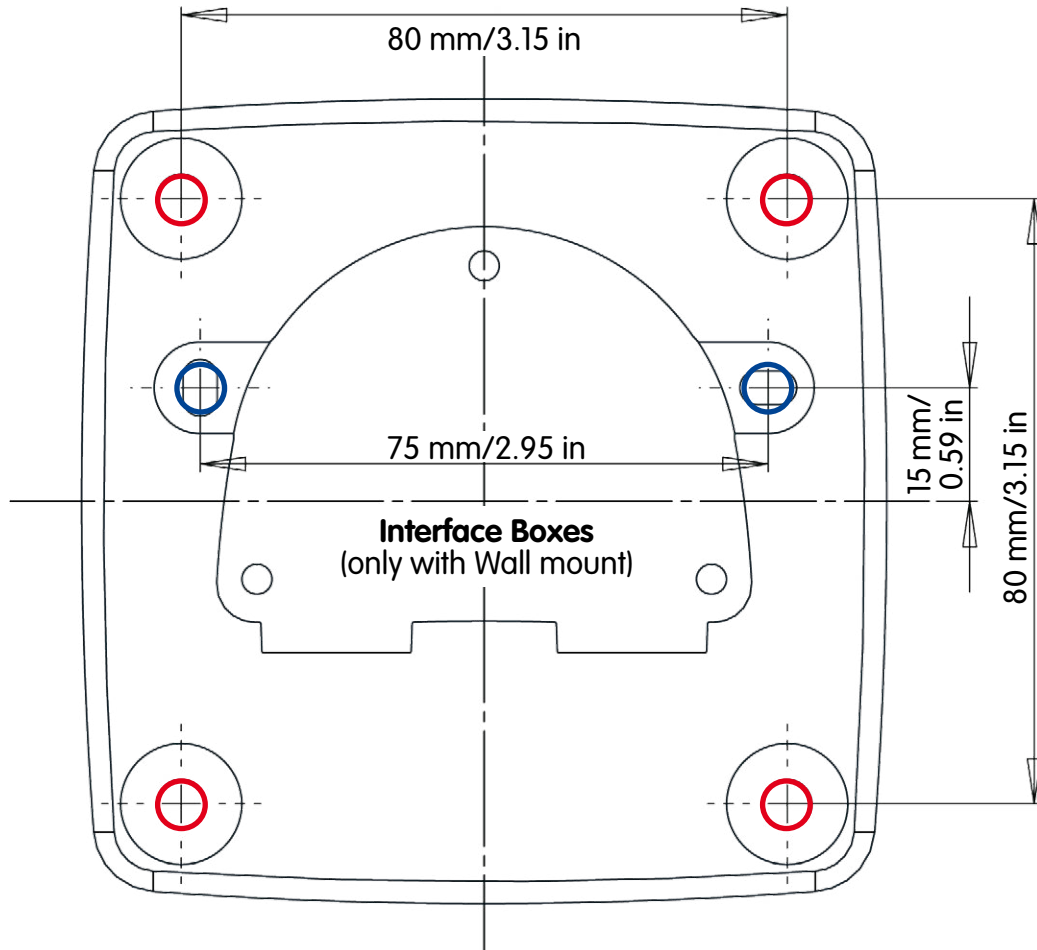

M15 AllroundDual Drilling Template

Wall and Ceiling Mount

Scale 1:1

The HiRes Video Company

-  Holes for Wall/Ceiling mount
-  Holes for Interface Boxes (only with Wall mount)