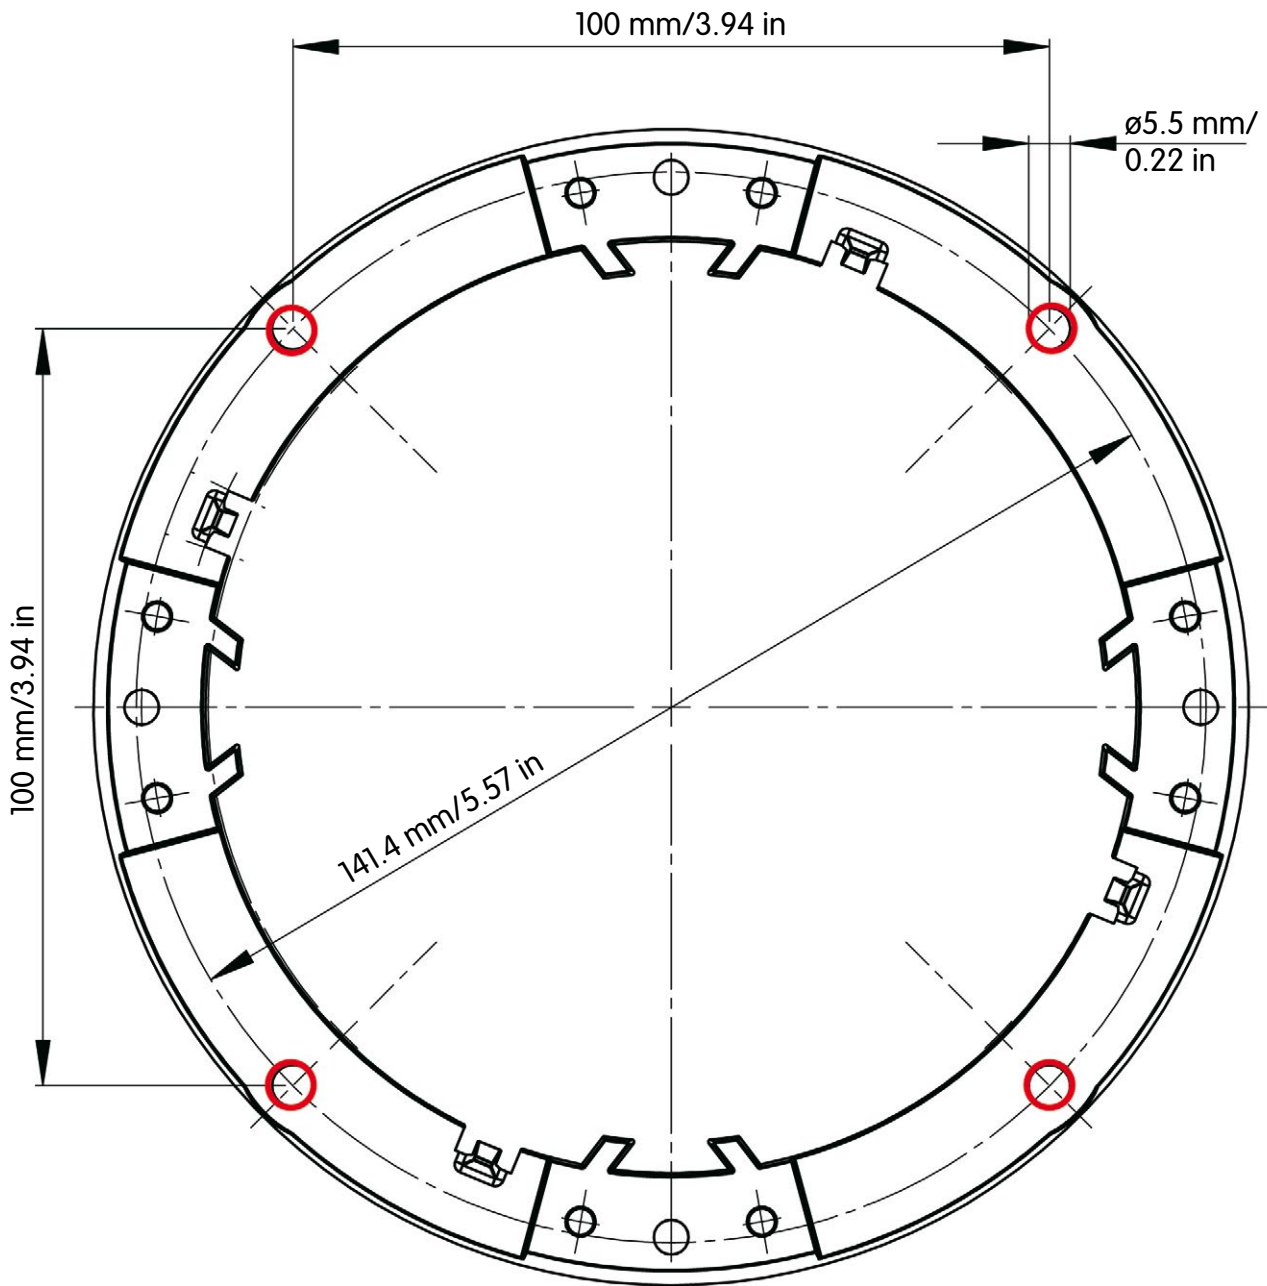

# Q25M Hemispheric Drilling Template

## IT/SECURE Mounting Ring

Scale 1:1

The HiRes Video Company

## Pole and Corner Mount

Scale 1:1

The HiRes Video Company

Always copy or  
print at 100% of  
original size!