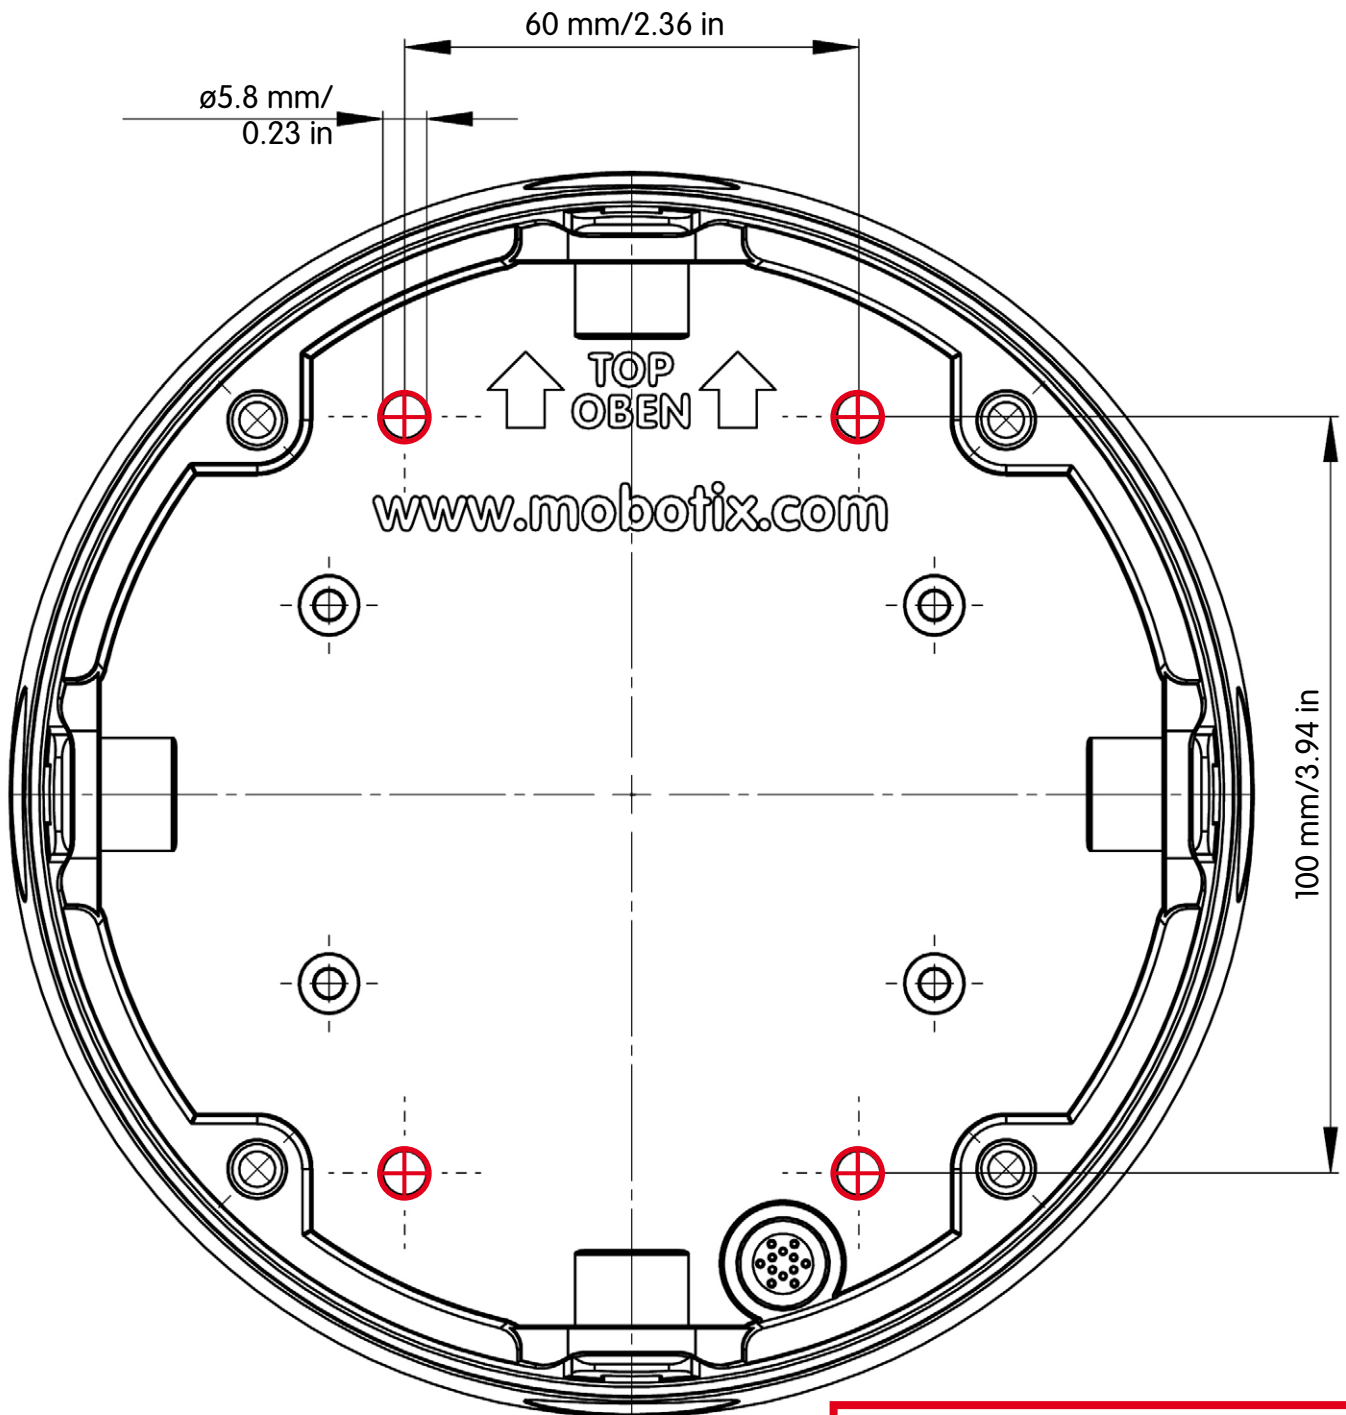

Q25M Hemispheric Drilling Template

On-Wall Set

Scale 1:1

The HiRes Video Company