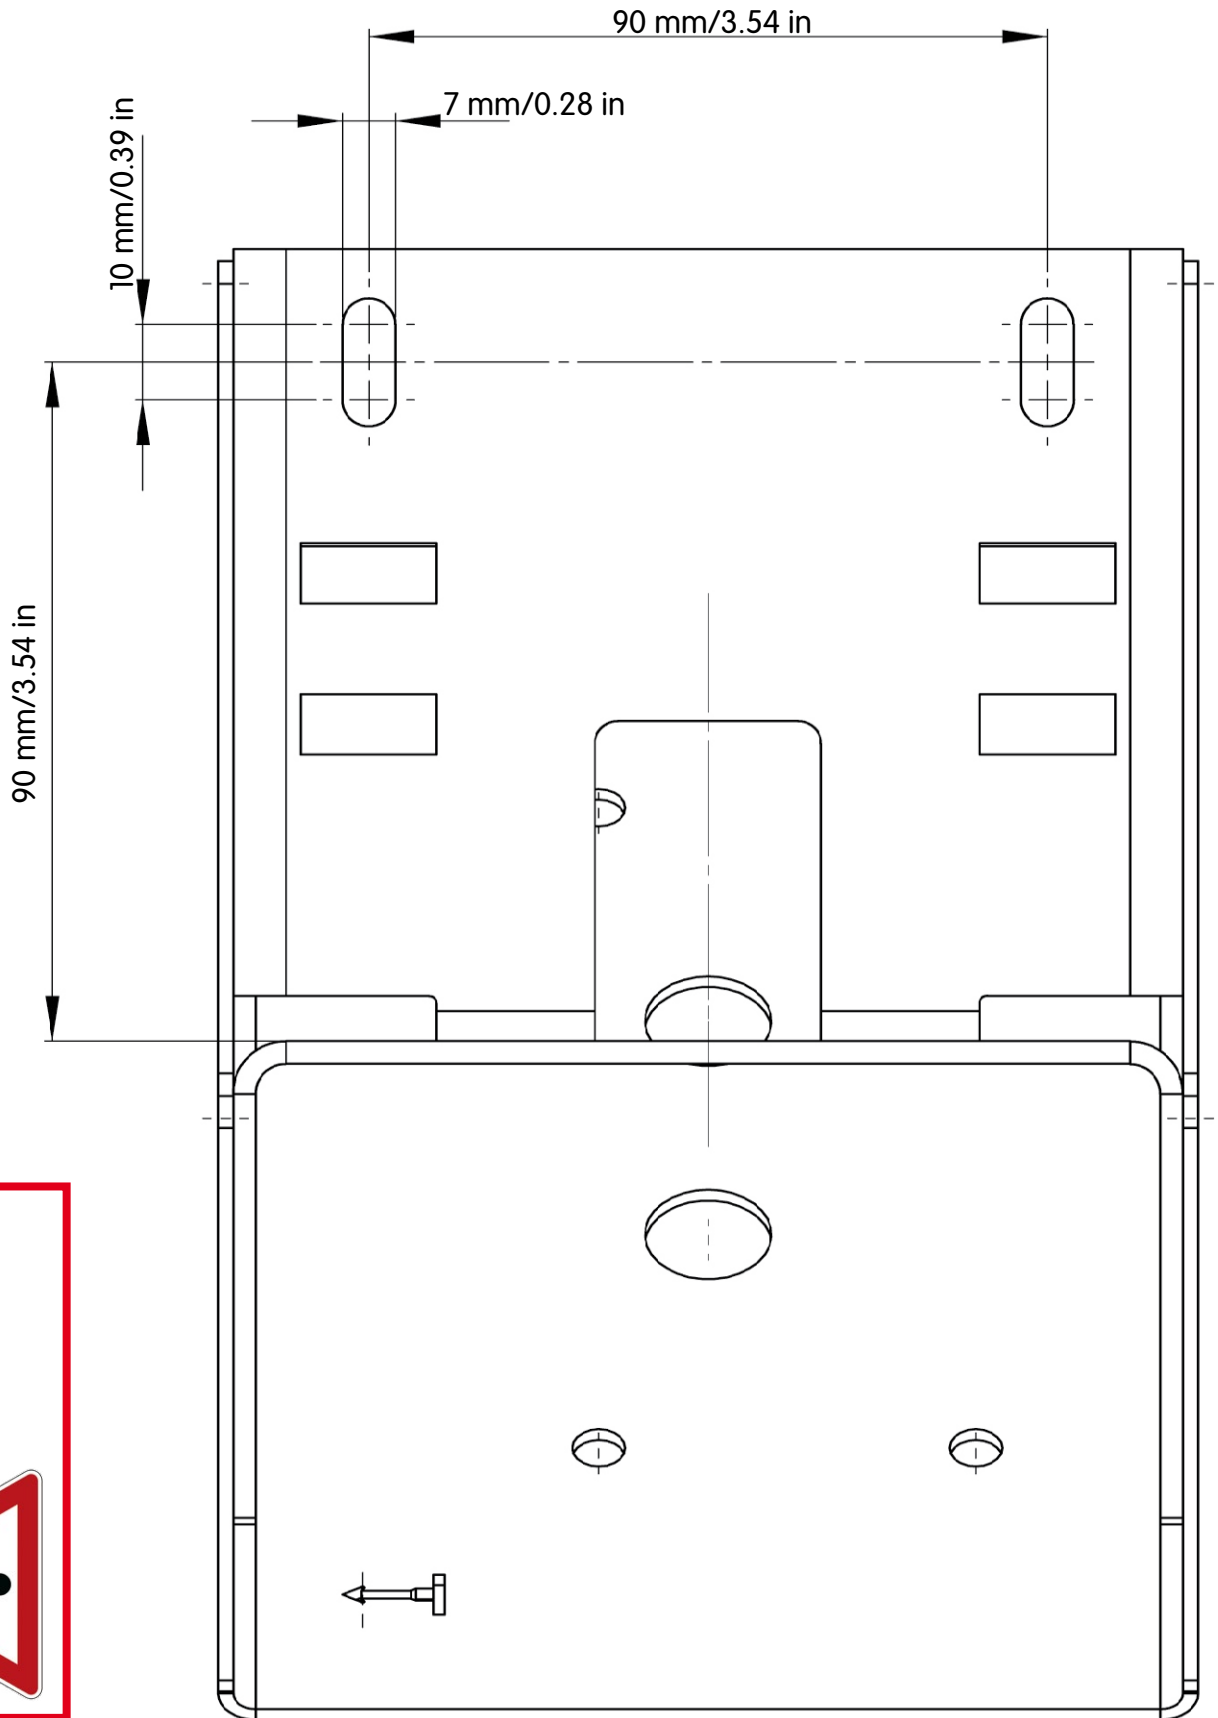

Q25M Hemispheric Drilling Template

Pole and Corner Mount

Scale 1:1

The HiRes Video Company

Always copy or
print at 100% of
original size!